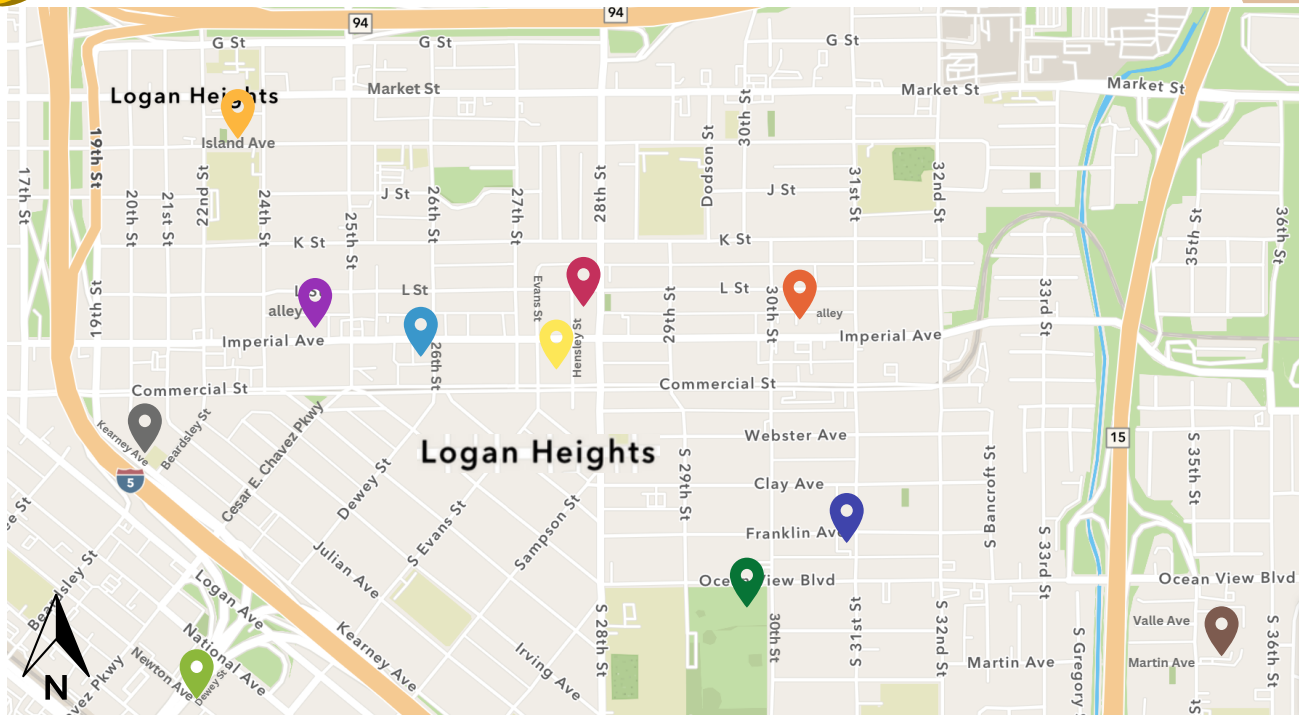

LOGAN HEIGHTS

DISTRIBUCIONES DE COMIDA / FOOD DISTRIBUTIONS

MONDAY LUNES	TUESDAY MARTES	WEDNESDAY MIÉRCOLES	THURSDAY JUEVES	FRIDAY VIERNES	SATURDAY SÁBADO	SUNDAY DOMINGO

<http://bit.ly/3TOLAbv>

ESCANEE EL CÓDIGO QR CON SU TELÉFONO PARA ACCEDER A LA VERSIÓN DIGITAL / SCAN QR CODE WITH YOUR PHONE TO ACCESS DIGITAL VERSION

- STEPPING HIGHER (138 28TH ST, SAN DIEGO, CA 92102)**
 - CADA JUEVES / EVERY THURSDAY, 1-3PM
- LOGAN HEIGHTS COMMUNITY DEVELOPMENT CORPORATION (3040 IMPERIAL AVE, SAN DIEGO, CA 92102)**
 - 3ER VIERNES DE CADA MES / 3RD FRIDAY OF EVERY MONTH, 10AM-12PM
- SHERMAN HEIGHTS COMMUNITY CENTER (2258 ISLAND AVE, SAN DIEGO, CA 92102)**
 - 1ER JUEVES DE CADA MES / 1ST THURSDAY OF EVERY MONTH, 9AM-12PM
 - PERSONAS MAYORES SOLO (60+) / SENIORS ONLY (60+): 2DO MIÉRCOLES DE CADA MES / 2ND WEDNESDAY OF EVERY MONTH, 9AM-12PM
- SAN DIEGO BLACK PANTHER PARTY FOR COMMUNITY EMPOWERMENT (6 HENSLEY ST, SAN DIEGO, CA 92102)**
 - CADA MIÉRCOLES / EVERY WEDNESDAY, 11AM-1PM
- MAAG PROJECT AT MERCADO APARTMENTS (2001 NEWTON AVENUE SAN DIEGO, CA, 92113)**
 - 1ER JUEVES DE CADA MES / 1ST THURSDAY OF EVERY MONTH, 9AM-12PM
 - DEBAJO DEL PUENTE / UNDER THE BRIDGE
- STAR/PAL MEMORIAL PARK (2975 OCEAN VIEW BLVD, SAN DIEGO, CA 92113)**
 - 3DO JUEVES DE CADA MES / 3RD THURSDAY OF EVERY MONTH, 2-4PM
- MASJIDUL TAQWA (2575 IMPERIAL AVE, SAN DIEGO, CA 92102)**
 - 1ER Y 3ER SABADO DE CADA MES / 1ST & 3RD SATURDAY OF EVERY MONTH, 11AM-12PM
- SD SEVENTH-DAY ADVENTIST CHURCH (414 S 31ST ST, SAN DIEGO, CA 92113)**
 - 2DO Y 4TO MIÉRCOLES DE CADA MES / 2ND & 4TH WEDNESDAY OF EVERY MONTH, 12-1:30PM
- IMPERIAL AVE CO-LAB (2460 IMPERIAL AVE, SAN DIEGO, CA 92102)**
 - CADA MIÉRCOLES / EVERY WEDNESDAY, 1-3PM
- 1ST APOSTOLIC CHURCH OF SAN DIEGO (611 S 35TH ST, SAN DIEGO, CA 92113)**
 - 2DO JUEVES DE CADA MES / 2ND THURSDAY OF EVERY MONTH, 10AM-12PM
- LIVED EXPERIENCES BARRIO LOGAN (1770 KEARNEY AVE, SAN DIEGO, CA 92113)**
 - 1ER JUEVES DE CADA MES / 1ST THURSDAY OF EVERY MONTH, 2-2:30 PM